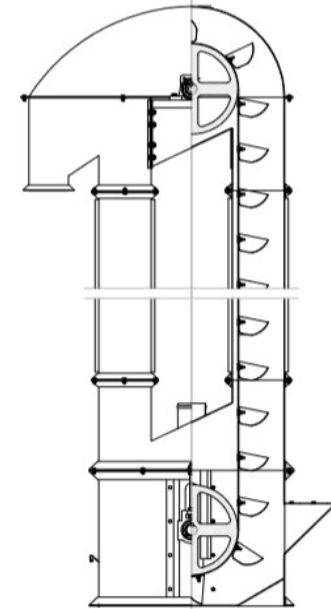

BUCEKT ELEVATOR

MODEL : BE