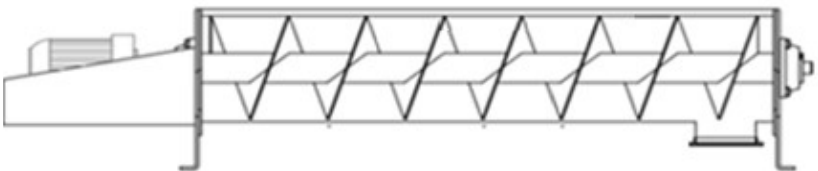

U TROUGH SCREW CONVEYOR

MODEL : SC

Food industry
Wheat, maize, oat, rice
similar flour mills
Animal feed mills
Cement industry
Chemical powdered,
granule product industry
Wood processing industry
Lime processing industry
Salt processing industry
Granule plastic industry
For other similar industries