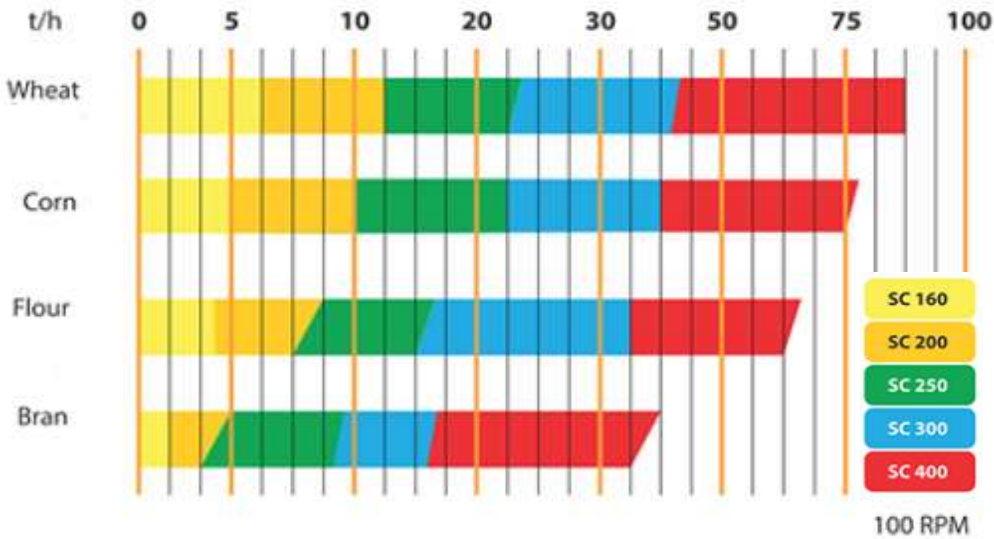

Cerea  **tech**

Cereatech Inc.,
www.cereatech.com
Phone : +1 608 960 6427
Email : info@cereatech.com

MATERIAL HANDLING EQUIPMENT

U TROUGH SCREW CONVEYOR

MODEL : SC

Food industry
 Wheat, maize, oat, rice
 similar flour mills
 Animal feed mills
 Cement industry
 Chemical powdered,
 granule product industry
 Wood processing industry
 Lime processing industry
 Salt processing industry
 Granule plastic industry
 For other similar industries

CLOSED U TROUGH SCREW CONVEYOR

MODEL : TC

MODEL	Capacity t/h (wheat)	Capacity t/h (corn)	Capacity t/h (flour)	Capacity t/h (bran)
TC 100	2	1,5	1,5	1
TC 160	10	8	7	4
TC 200	21	18	15	8
TC 250	35	30	25	14
TC 300	55	45	40	22