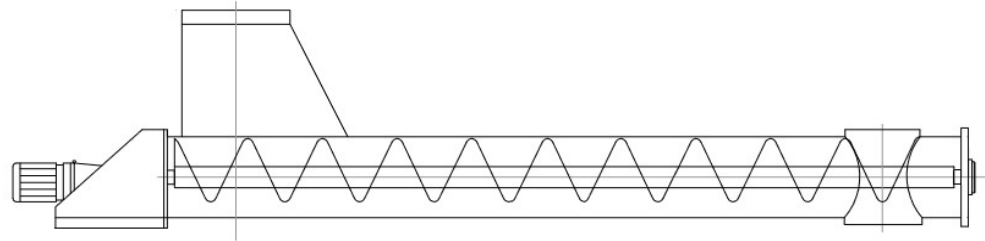

CLOSED U TROUGH SCREW CONVEYOR

MODEL : TC

MODEL	Capacity t/h (wheat)	Capacity t/h (corn)	Capacity t/h (flour)	Capacity t/h (bran)
TC 100	2	1,5	1,5	1
TC 160	10	8	7	4
TC 200	21	18	15	8
TC 250	35	30	25	14
TC 300	55	45	40	22