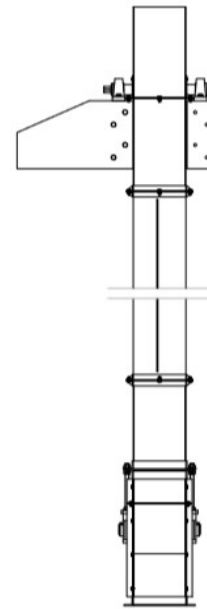

BUCEKT ELEVATOR

MODEL : BE