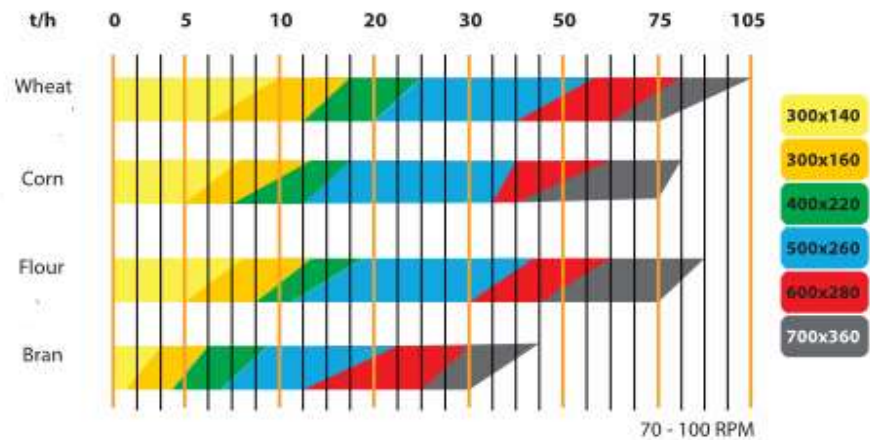

CLOSED U TROUGH SCREW CONVEYOR

MODEL : TC

MODEL	Capacity t/h (wheat)	Capacity t/h (corn)	Capacity t/h (flour)	Capacity t/h (bran)
TC 100	2	1,5	1,5	1
TC 160	10	8	7	4
TC 200	21	18	15	8
TC 250	35	30	25	14
TC 300	55	45	40	22